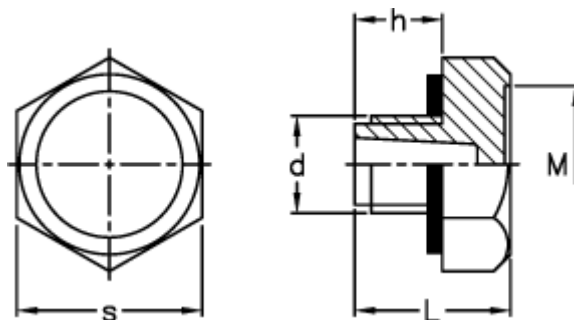

Data Sheet

Article number: 2311058296

Description: E+G Plug
TN.3/8

Measures

d	= G 3/8
h	= 9
L	= 16
M	= 17.0
s	= 22
Tightening torque N m = 8 to 10	